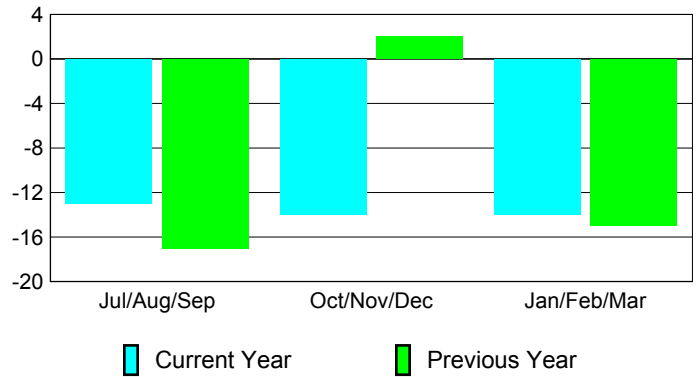

Membership Results 2008-2009

Membership 2007-2008

Month	Net Memb	Actual New	Actual Dropped	Gain/Loss of	Gain/Loss of
	Goal	New Memb	Dropped Memb	Memb	Memb
Jul/Aug/Sep	0	25	-38	-13	-17
Oct/Nov/Dec	0	21	-35	-14	2
Jan/Feb/Mar	0	41	-55	-14	-15
Totals	0	87	-128	-41	-30

Membership Results 2008-2009

Goal, New, Dropped, Gain/Loss

Comparison of Membership Gain/Loss

Current Year Compared to the Previous Year

Gender Comparison 2008-2009