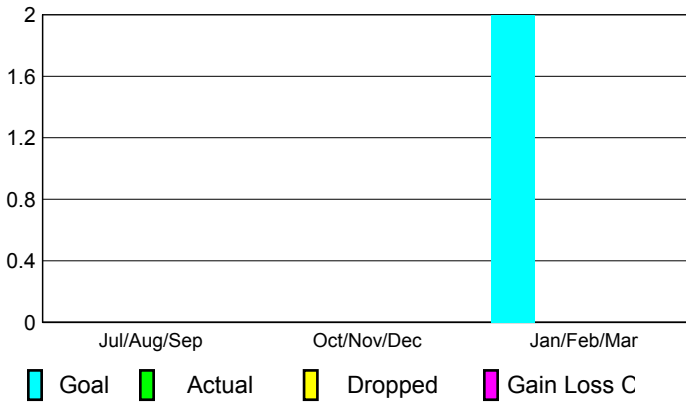

2008-2009 GMT Quarterly Report for District (or Undistricted) **District 17 I**

GMT: **Kenneth C Schwols**

Location: **KANSAS**

GMT CA: **1 & 2**

CLUBS

Club Results 2008-2009

Clubs 2007-2008

Month	New Club	Actual New	Actual Dropped	Gain/Loss of	Gain/Loss of
	Goal	New Clubs	Dropped Clubs	Clubs	Clubs
Jul/Aug/Sep	0	0	0	0	0
Oct/Nov/Dec	0	0	0	0	0
Jan/Feb/Mar	2	0	0	0	0
Totals	2	0	0	0	0

Club Results 2008-2009

Goal, New, Dropped, Gain/Loss

Comparison of Club Gain/Loss

Current Year Compared to the Previous Year

YTD Status Quo Clubs 2008-2009

Status Quo Clubs Compared to Status Quo Members

MEMBERSHIP