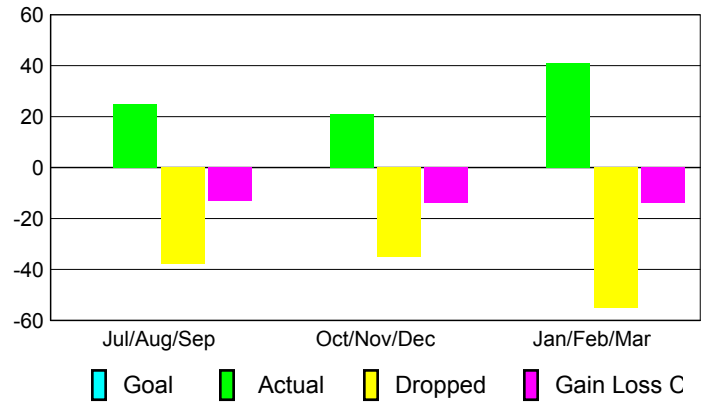

Membership Results 2008-2009

Goal, New, Dropped, Gain/Loss